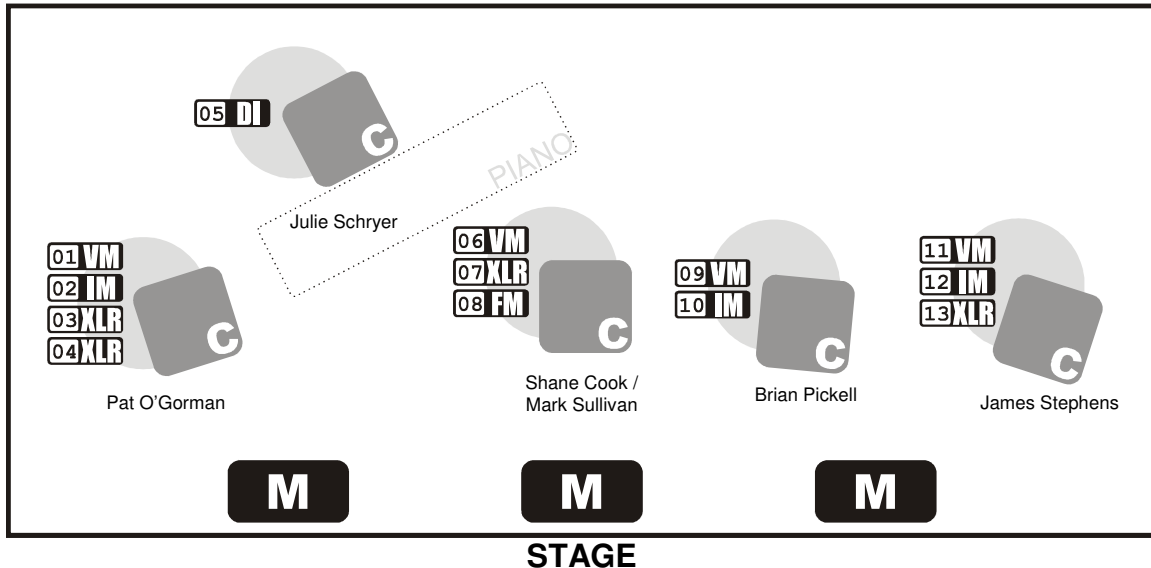

# THE BRIAN PICKELL BAND

## STAGE PLOT & TECHNICAL RIDER

01	<b>VM</b>	Vocal Mic w/ Boom	Voice & Whistles
02	<b>IM</b>	Instrument Mic w/ Boom	Bagpipe Chanter
03	<b>XLR</b>	XLR Line w/ Phantom Power	Flute (mini-mic)
04	<b>XLR</b>	XLR Line w/ Phantom Power	Bagpipe Drones (mini-mic)
05	<b>DI</b>	Direct Input	Piano
06	<b>VM</b>	Vocal Mic w/ Boom	
07	<b>XLR</b>	XLR Line w/ Phantom Power	Fiddle (mini-mic)
08	<b>FM</b>	Foot Mic	
09	<b>VM</b>	Vocal Mic w/ Boom	
10	<b>IM</b>	Instrument Mic w/ Boom	Guitar & Mandolin
11	<b>VM</b>	Vocal Mic w/ Boom	
12	<b>IM</b>	Instrument Mic w/ Boom	Mandolin
13	<b>XLR</b>	XLR Line w/ Phantom Power	Fiddle (mini-mic)